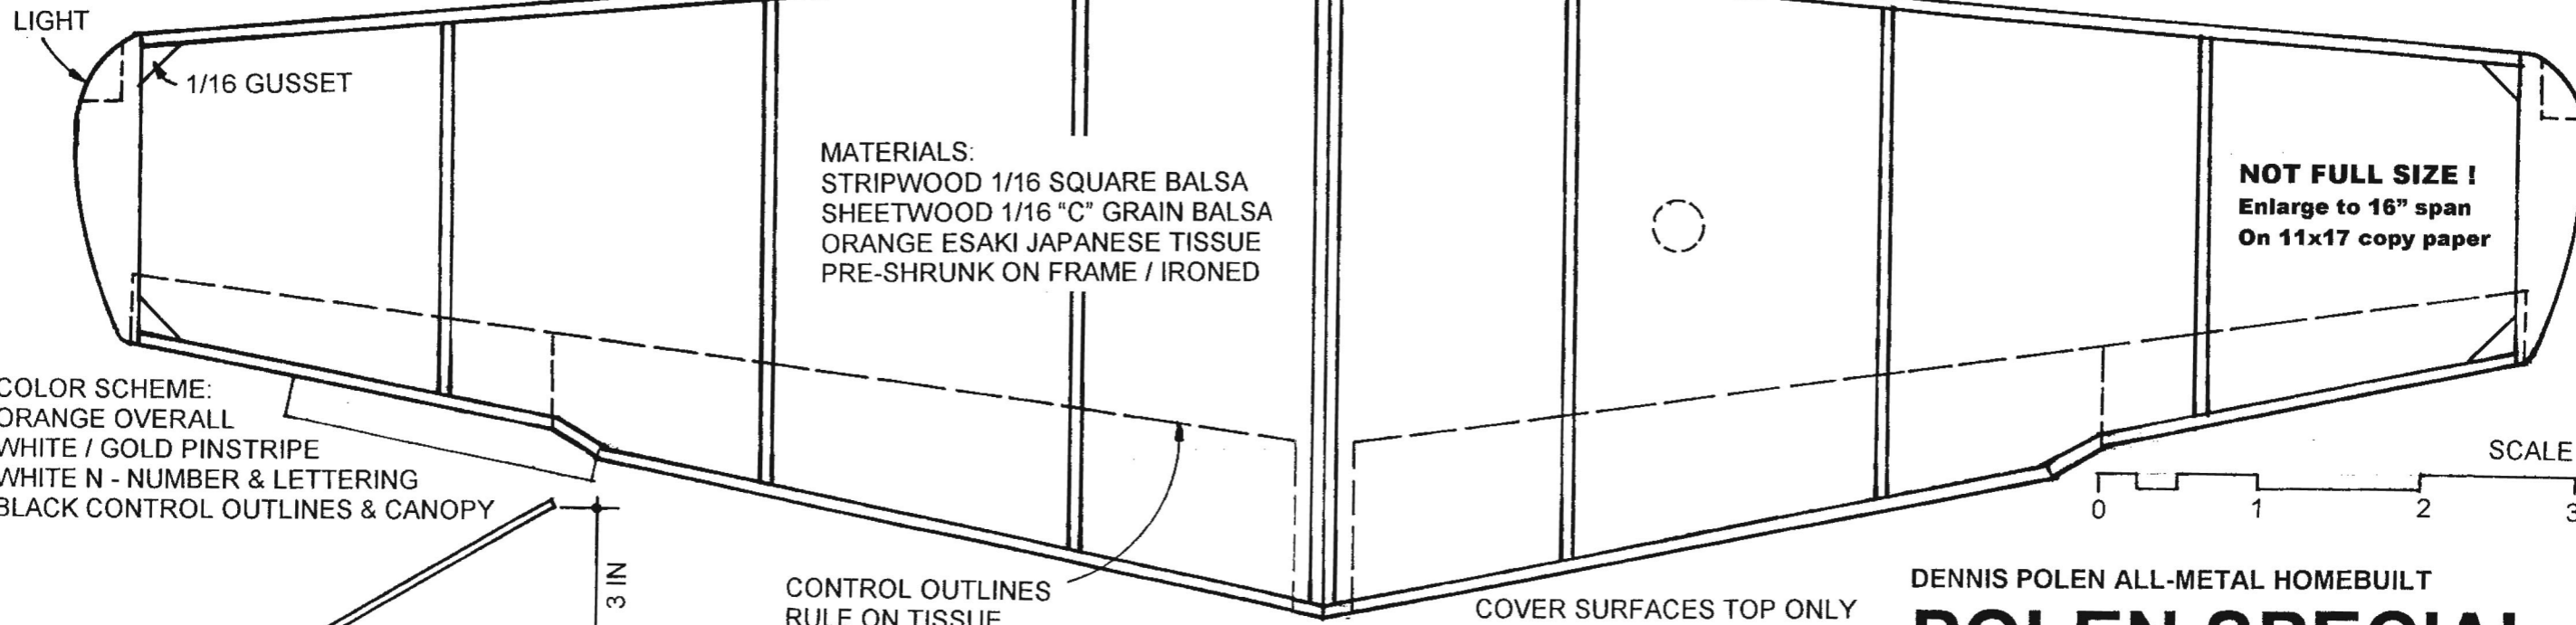

WINGSPAN 16 INCHES FLAI

DENNIS POLEN ALL-METAL HOMEBUILT

POLEN SPECIAL

FAC NO-CAL PROFILE SCALE FF RUBBER
DESIGNED / DRAWN / INKED: DAVE VTO LINSTRUM
RESPONSE TO FM 1999 EDITORIAL CHALLENGE

FOR THREE-VIEW AND DETAILS SEE 7/99 FM
"A VIEW FROM HERE" BY JIM NEWMAN