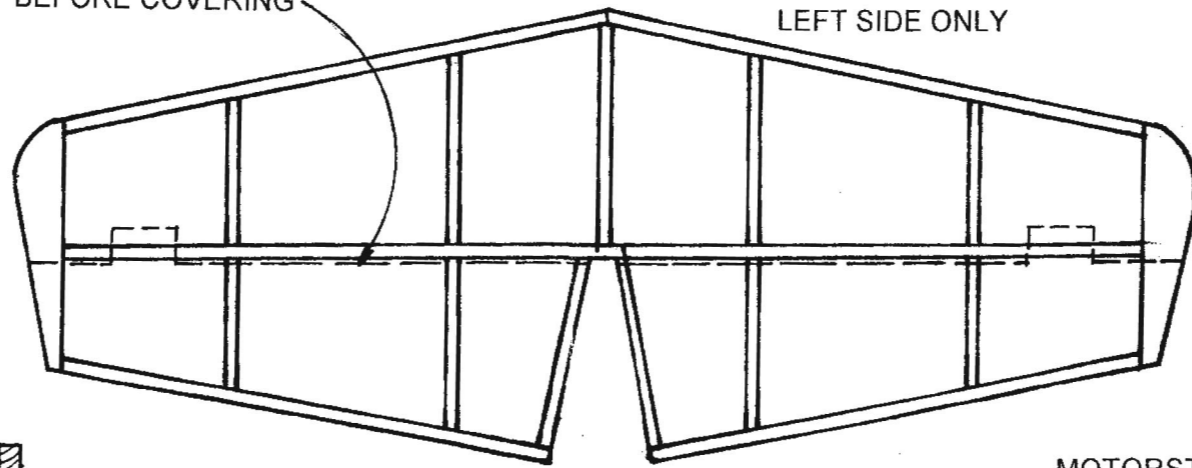

WINGSPAN 16 INCHES FLAI

DENNIS POLEN ALL-METAL HOMEBUILT

POLEN SPECIAL

FAC NO-CAL PROFILE SCALE FF RUBBER
DESIGNED / DRAWN / INKED: DAVE VTO LINSTRUM
RESPONSE TO FM 1999 EDITORIAL CHALLENGE

FOR THREE-VIEW AND DETAILS SEE 7/99 FM
"A VIEW FROM HERE" BY JIM NEWMAN