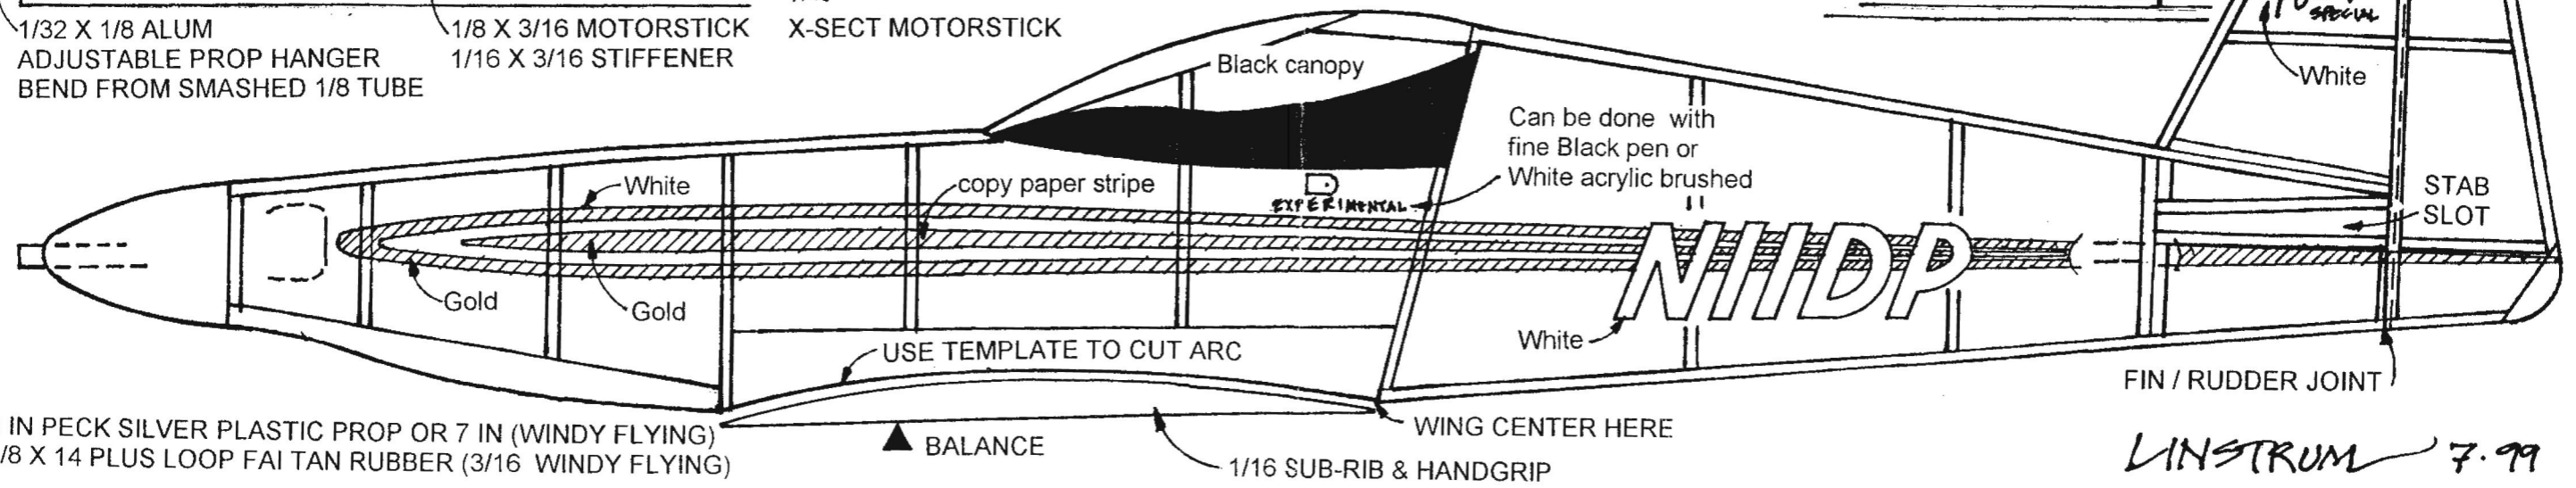

WINGSPAN 16 INCHES FLAI

DENNIS POLEN ALL-METAL HOMEBUILT

POLEN SPECIAL

FAC NO-CAL PROFILE SCALE FF RUBBER
DESIGNED / DRAWN / INKED: DAVE VTO LINSTRUM
RESPONSE TO FM 1999 EDITORIAL CHALLENGE

FOR THREE-VIEW AND DETAILS SEE 7/99 FM
"A VIEW FROM HERE" BY JIM NEWMAN

6 IN PECK SILVER PLASTIC PROP OR 7 IN (WINDY FLYING)
1/8 X 14 PLUS LOOP FAI TAN RUBBER (3/16 WINDY FLYING)

LINSTRUM 7.99