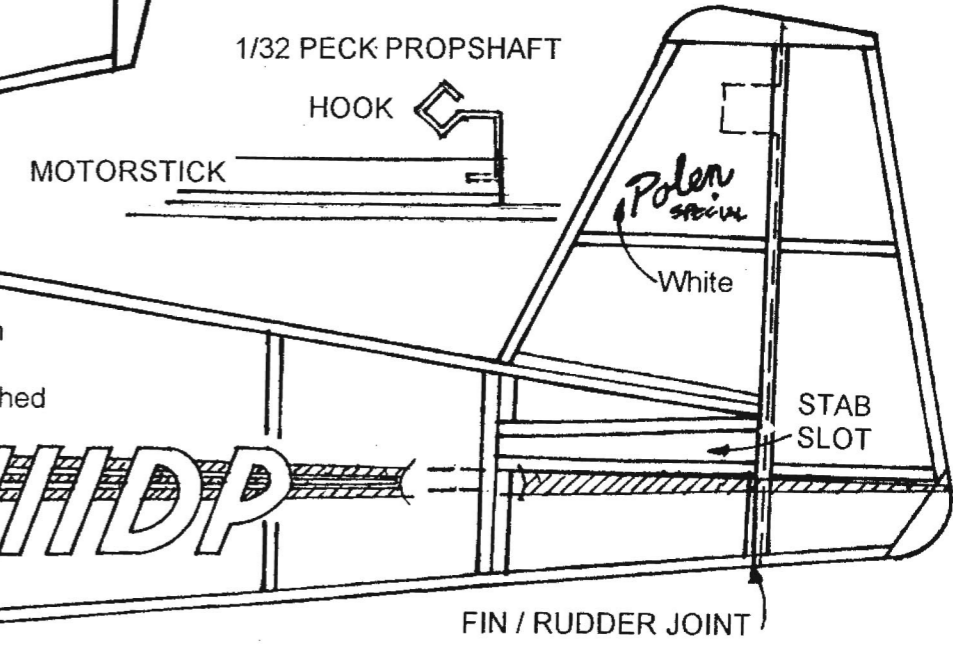

WINGSPAN 16 INCHES FLAI

DENNIS POLEN ALL-METAL HOMEBUILT

POLEN SPECIAL

FAC NO-CAL PROFILE SCALE FF RUBBER
DESIGNED / DRAWN / INKED: DAVE VTO LINSTRUM
RESPONSE TO FM 1999 EDITORIAL CHALLENGE

FOR THREE-VIEW AND DETAILS SEE 7/99 FM
"A VIEW FROM HERE" BY JIM NEWMAN