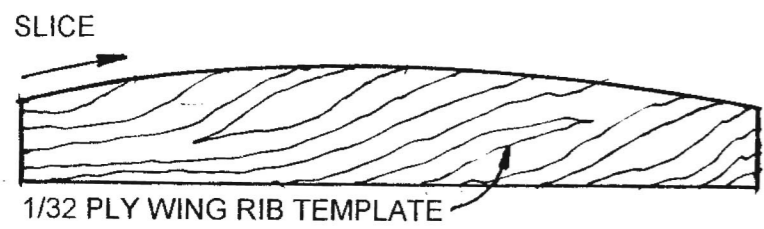

WINGSPAN 16 INCHES FLAI

DENNIS POLEN ALL-METAL HOMEBUILT

POLEN SPECIAL

FAC NO-CAL PROFILE SCALE FF RUBBER
DESIGNED / DRAWN / INKED: DAVE VTO LINSTRUM
RESPONSE TO FM 1999 EDITORIAL CHALLENGE

FOR THREE-VIEW AND DETAILS SEE 7/99 FM
"A VIEW FROM HERE" BY JIM NEWMAN